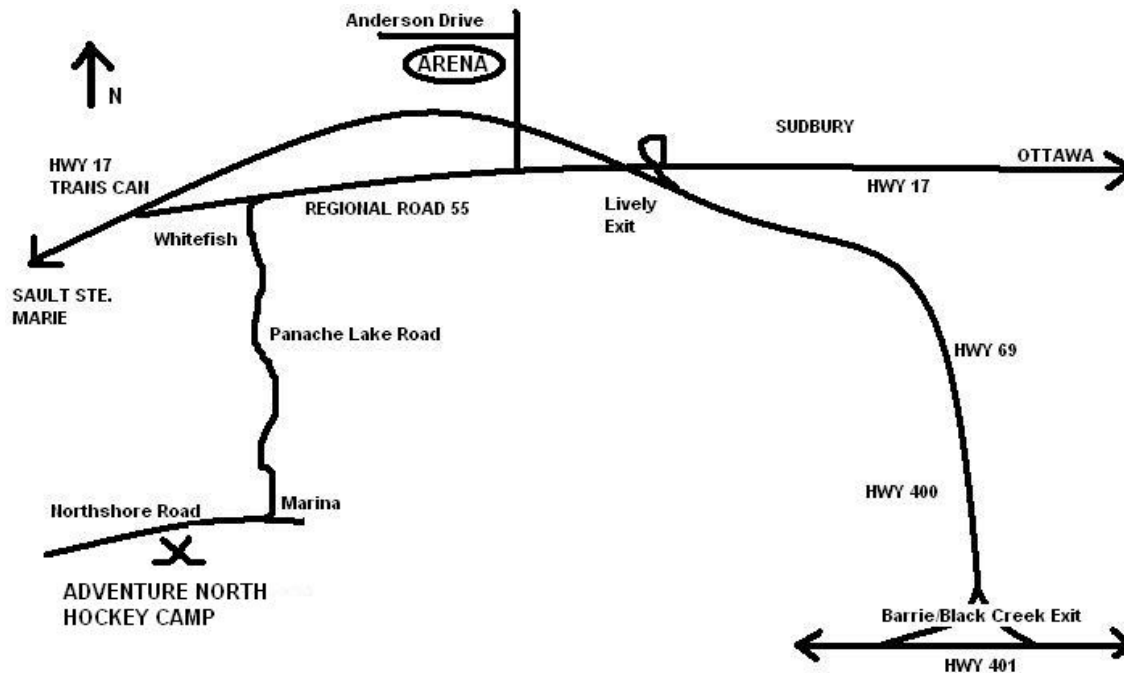

# DIRECTIONS TO ADVENTURE NORTH

**FROM TORONTO:** Highway 401 to Barrie/Black Creek Drive/400 North Exit  
Highway 400 North to Highway 69 to Sudbury  
Highway 17 West to Regional Road 55 West to Lively  
20 km to Panache Lake Road (follow directions below)

**FROM OTTAWA:** Take Highway 17 West to bypass around Sudbury  
Exit onto Regional Road 55 West to Lively  
20 Km to Panache Lake Road (follow directions below)

**FROM SAULT STE. MARIE:**  
Head East on the Trans Canada Highway (Highway 17)  
Take Regional Road 55 towards Lively  
20 km to Panache Lake Road (follow directions below)

**TO ADVENTURE NORTH HOCKEY CAMP:**  
Panache Lake Road for 15km  
Turn right on Northshore Road  
Drive 0.25km to 103 and turn left to Adventure North Hockey Camp

**TO TOM DAVIS ARENA:**  
On Regional Road 55  
Turn North into Lively at set of lights (Stay's Inn)  
Drive 1 km and turn left onto Anderson Drive